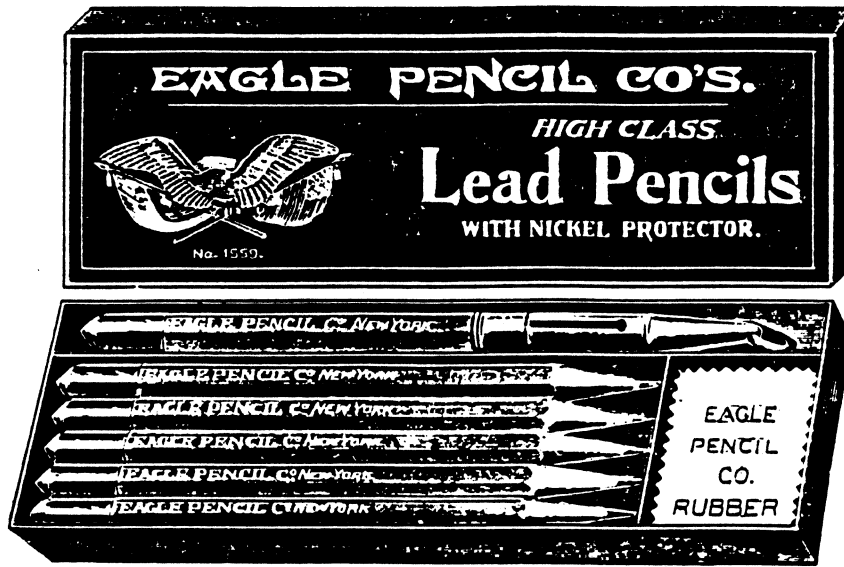

EAGLE "STOCK EXCHANGE" BOX.

No. 1559.

No. 1559 Assortment contains a Yellow polished Nickel Tip Pencil, with Protector and Ring, Per Gross.
Five Extra Pieces of Pencils and a Piece of Rubber Eraser 52/-